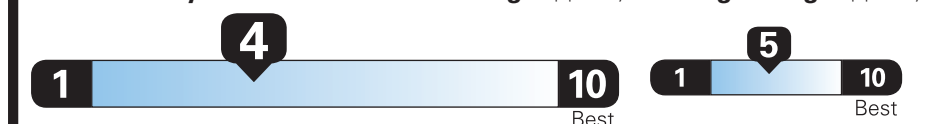

Fuel Economy & Greenhouse Gas Rating (tailpipe only) Smog Rating (tailpipe only)

This vehicle emits 404 grams CO₂ per mile. The best emits 0 grams per mile (tailpipe only). Producing and distributing fuel also create emissions; learn more at fueleconomy.gov.

Actual results will vary for many reasons, including driving conditions and how you drive and maintain your vehicle. The average new vehicle gets 27 MPG and costs $7,500 to fuel over 5 years. Cost estimates are based on 15,000 miles per year at $2.70 per gallon. MPGe is miles per gasoline gallon equivalent. Vehicle emissions are a significant cause of climate change and smog.

fueleconomy.gov

Calculate personalized estimates and compare vehicles

Smartphone QR Code™

GOVERNMENT 5-STAR SAFETY RATINGS

Overall Vehicle Score ★★★★★

Based on the combined ratings of frontal, side and rollover. Should ONLY be compared to other vehicles of similar size and weight.

Frontal Crash	Driver Passenger	★★★★★

Based on the risk of injury in a frontal impact. Should ONLY be compared to other vehicles of similar size and weight.

Side Crash	Front seat Rear seat	★★★★★

Based on the risk of injury in a side impact.

Rollover	★★★★★

Based on the risk of rollover in a single-vehicle crash.

Star ratings range from 1 to 5 stars (★★★★★), with 5 being the highest.

Source: National Highway Traffic Safety Administration (NHTSA).

www.safercar.gov or 1-888-327-4236

THE LINCOLN WAY™ APP

Your Dashboard of Services & Features

1. Download the Lincoln Way app* and you can:
2. Remotely start, lock and unlock your vehicle
   - Locate your vehicle and check approximate fuel range
   - Receive vehicle health alerts

The Lincoln Connect™ modem is active and sending vehicle data (e.g., diagnostics) to Lincoln. See in-vehicle Settings for connectivity options.

Lincoln Protect®

Insist on Lincoln Protect! The only extended service plan fully backed by Lincoln and honored at every Lincoln dealership in the U.S., Canada and Mexico. See your Lincoln dealer or visit www.LincolnOwner.com

WARNING: Operating, servicing and maintaining a passenger vehicle, pickup truck, van, or off-road vehicle can expose you to chemicals including engine exhaust, carbon monoxide, phthalates, and lead, which are known to the State of California to cause cancer and birth defects or other reproductive harm. To minimize exposure, avoid breathing exhaust, do not idle the engine except as necessary, service your vehicle in a well-ventilated area and wear gloves or wash your hands frequently when servicing your vehicle. For more information go to www.P65Warnings.ca.gov/passenger-vehicle.

SCAN OR TEXT 2LMBL17866 TO 59173

Msg & Data rates may apply. Text HELP for help

www.lincoln.com/help/privacy-terms/

RAMP ONE		TOTAL MSRP $54,680.00
RA04		
RAMP TWO	RAIL	Whether you decide to lease or finance your vehicle, you'll find the choices that are right for you. See your Lincoln Dealer for details or visit www.lincolnafs.com.
	ITEM #: 12-Z905 O/T 2