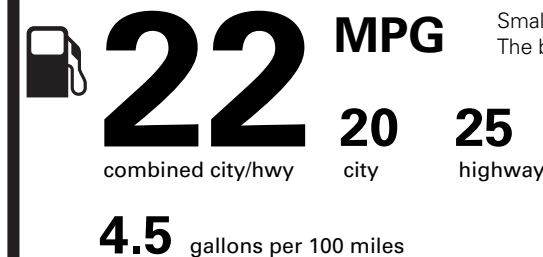

FUNCTIONAL

- CNCTD BLT-IN NAV(3-YR INC)
- CRUISE CONTROL
- INTELLIGENT ACCESS W/PUSH BUTTON START
- LANE-KEEPING SYSTEM
- LINCOLN CONNECT - 4G MODEM W/WIFI CAPABILITY
- RAIN-SENSING WIPERS
- REARVIEW CAMERA W/WASHER
- REVEL® AUDIO W/13-SPKRS
- SECURICODE™ KEYLESS KEYPAD
- SYNC@4 W/EVR & 13.2" SCR N
- UNIVERSAL GARAGE DOOR OPEN
- WIRELESS CHARGING PAD

SAFETY/SECURITY

- ADVANCETRAC WITH RSC
- AIRBAGS-DUAL-STAGE FRONT
- AIRBAGS-SIDE IMPACT/SAFETY CANOPY SIDE AIR CURTAINS
- AUTO HIGH BEAMS
- BLIND SPOT DETECTION W/CTA
- PERIMETER ALARM
- PERSONAL SAFETY SYSTEM™
- PRE-COLLISION ASSIST W/AEB
- SOS POST CRASH SYSTEM
- TIRE PRESSURE MONITOR SYS

WARRANTY

- 4YR/50K MILE WARRANTY
- 4YR/50K PICKUPDELIVERY SVC
- 6YR/70K MI POWERTRAIN WARR

INCLUDED ON THIS VEHICLE

(MSRP)

EQUIPMENT GROUP 200A RESERVE

OPTIONAL EQUIPMENT/OTHER

2021 MODEL YEAR	
PRISTINE WHITE	695.00
245/50R20 A/S BSW TIRES	
50 STATE EMISSIONS	NO CHARGE
18" MINI SPARE WHEEL W/TIRE	150.00
20" PRM PNT/BRT MCH ALUM WHLS	500.00
ROOF RACK SIDE RAILS-SATIN	195.00
FRONT LICENSE PLATE BRACKET	NO CHARGE

PRICE INFORMATION

BASE PRICE	$52,045.00
TOTAL OPTIONS/OTHER	1,540.00
TOTAL VEHICLE & OPTIONS/OTHER	53,585.00
DESTINATION & DELIVERY	1,095.00

EPA DOT Fuel Economy and Environment

Gasoline Vehicle

Fuel Economy

You spend **$1,750**

more in fuel costs over 5 years compared to the average new vehicle.

Annual fuel cost **$1,850**